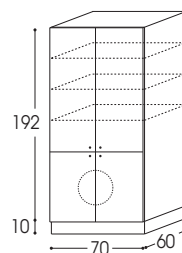

COLONNA PORTALAVATRICE / WASHING MACHINE COLUMN