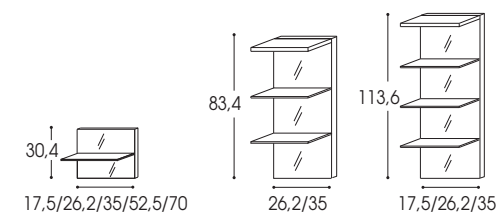

VANETTI A SPECCHIO / MIRROR COMPARTMENTS