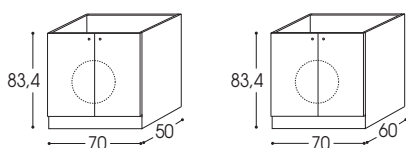

BASI PORTALAVATRICE / WASHING MACHINE UNITS