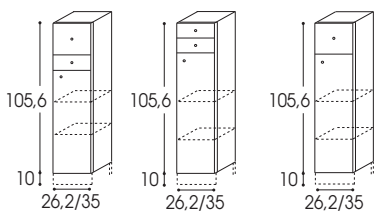

BASI TERMINALI / TERMINAL UNITS