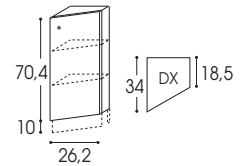

BASI TERMINALI / TERMINAL UNITS