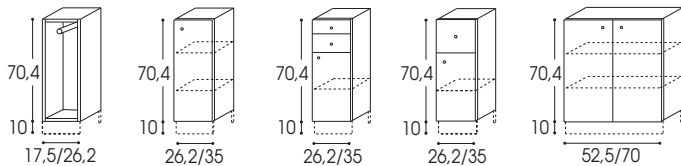

BASI P. 34 / BASES P. 34

BASI TERMINALI / TERMINAL UNITS