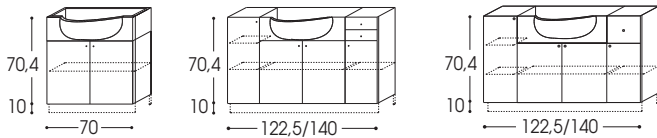

BASI PORTALAVABO INCASSO TOTALE P. 34/57 / RECESSED WASHBASIN UNITS P. 34/57