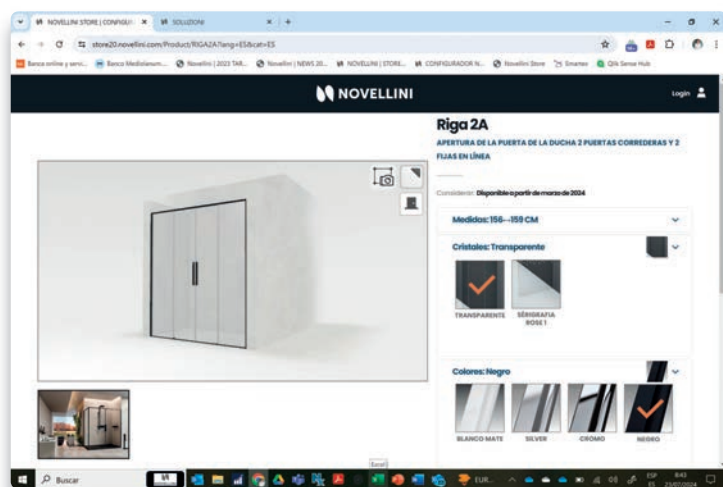

Novellini, a company dedicated to the manufacture of shower enclosures, bathtubs, mini-pools, cabins, columns, shower trays and accessories, with more than fifty years in the sector, presents its 3D product configurator.

An innovative tool that will transform the way professionals and individuals select products from its catalogue. Available on the website, www.novellini.es, the product configurator allows you to explore and personalise your choice with an advanced and detailed visual experience.

It is an intuitive and easy-to-use solution that, through a series of questions and options, guides the user to find the alternative that best suits their needs.

This platform not only facilitates the visualisation of products in 3D, but also offers a wide range of options for finishes and forms of installation, allowing the final product to be seen in the space.

The main feature is its ability to offer a completely customised experience, from the choice of materials to the design details.

In addition, once the final selection has been made, it is possible to download technical data sheets, installation and maintenance manuals, as well as a PDF with a detailed summary.

Novellini has created this tool to guide the user and facilitate the work of architects, interior designers and decorators, who will find in the 3D configurator a perfect ally to present their proposals in an attractive way.